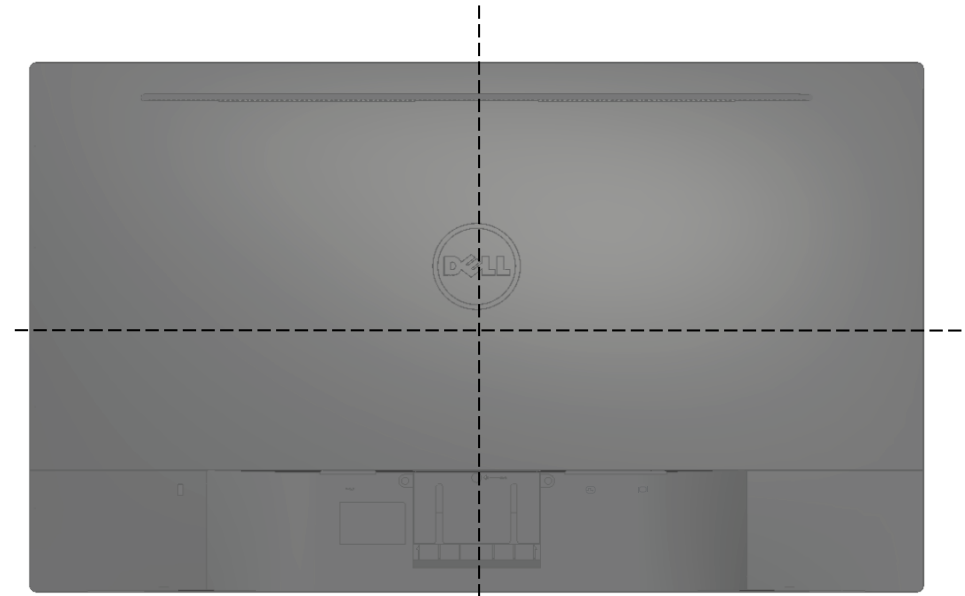

# SE2416HM Outline Dimensions

Nominal Dimensions  
Unit: mm/(inch)

Back view of Monitor without stand